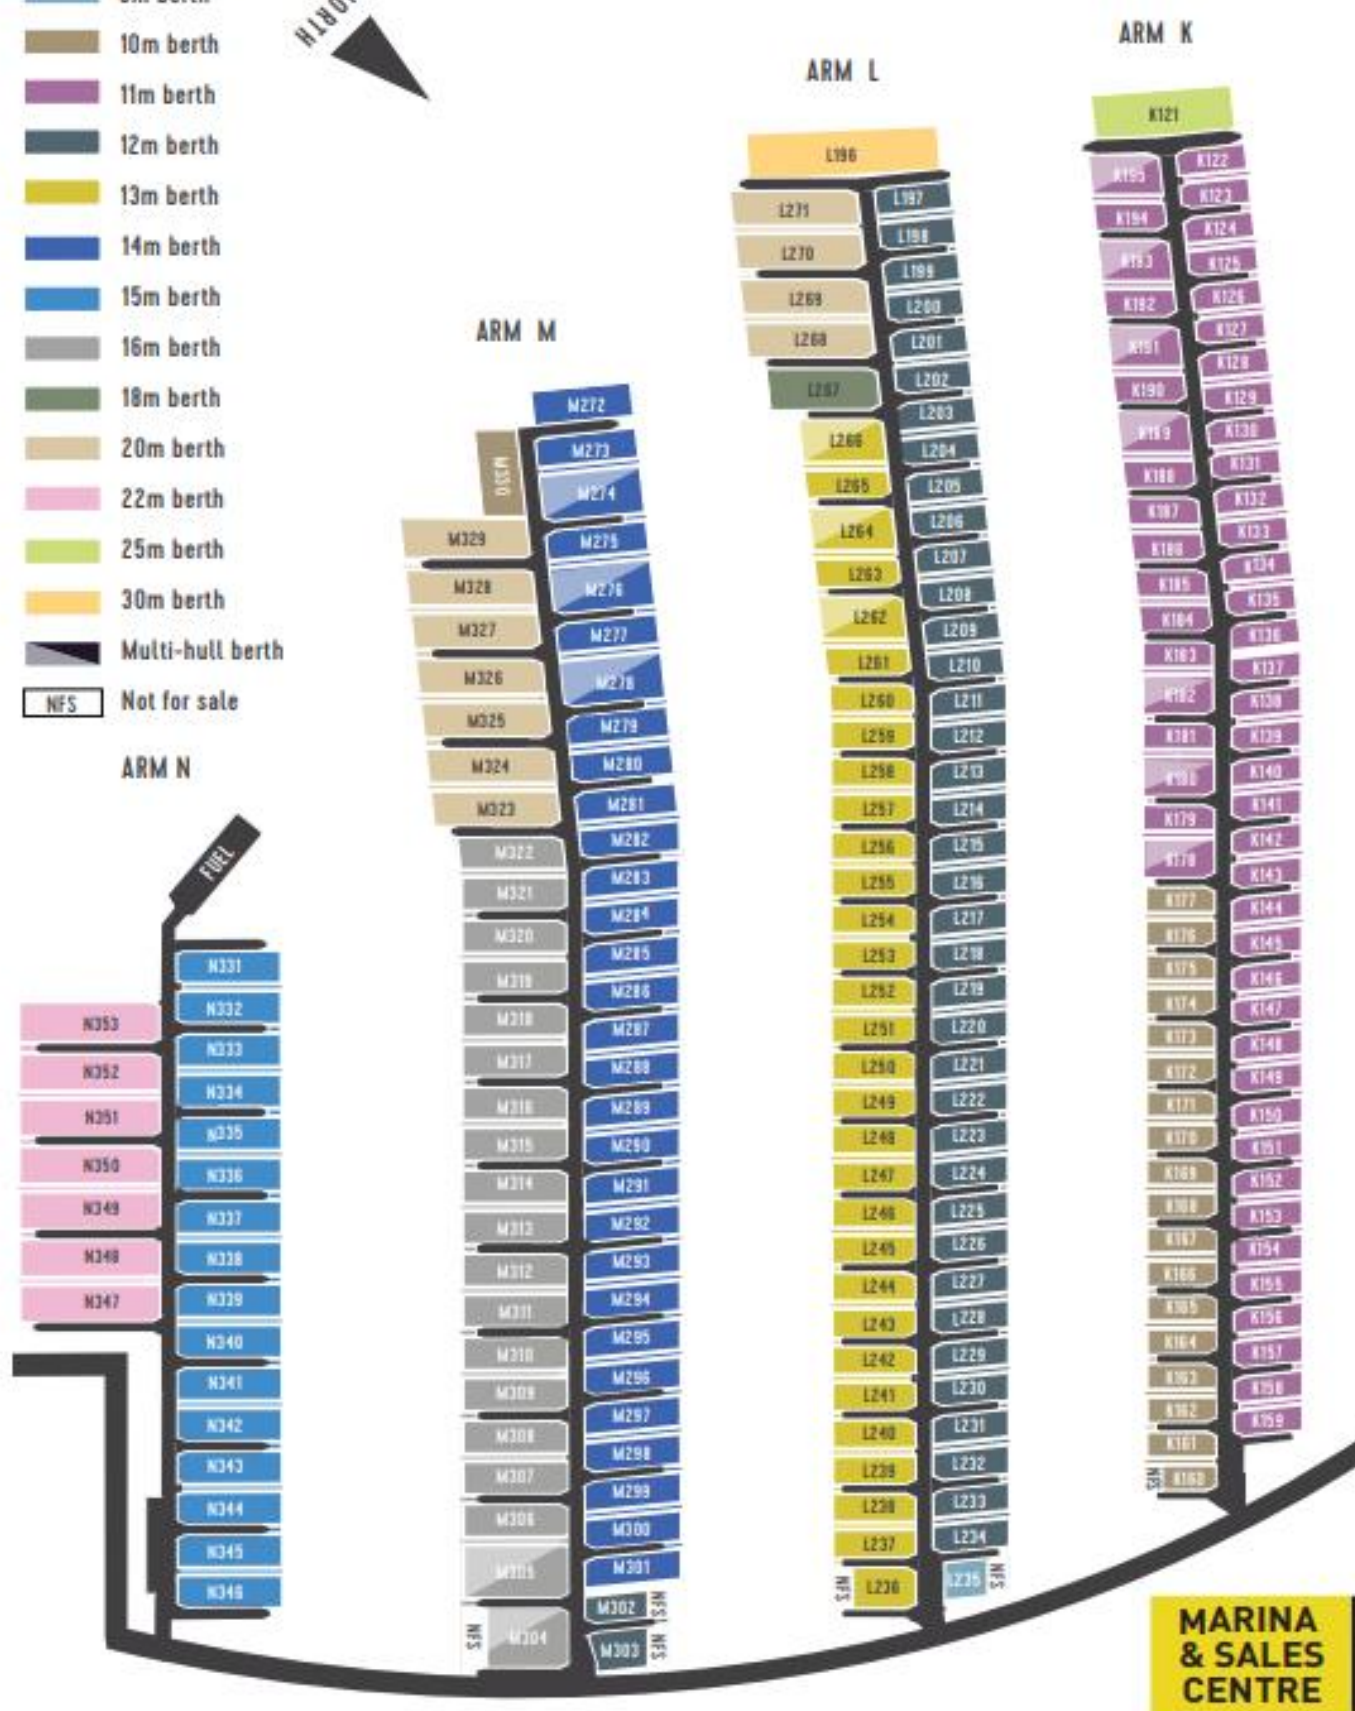

- 9m berth
- 10m berth
- 11m berth
- 12m berth
- 13m berth
- 14m berth
- 15m berth
- 16m berth
- 18m berth
- 20m berth
- 22m berth
- 25m berth
- 30m berth
- Multi-hull berth
- NFS Not for sale

MARINA & SALES CENTRE
 BOARDWALK CAFE
 2017-2018

MARTHA COVE