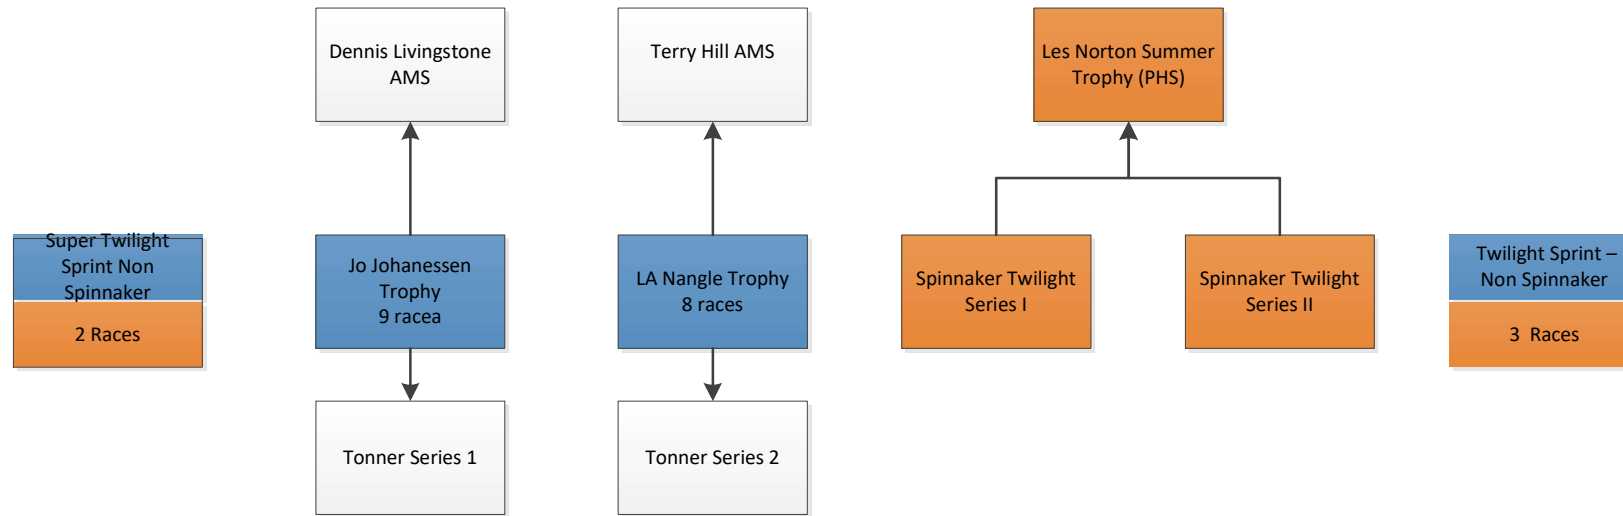

# RMYS – SUMMER WEEKEND RACES 2019-2020

## LEGEND

# RMYS – TWILIGHT RACES 2019-2020

**NOTE: Super Twilight Sprint and Twilight Sprint series are non-spinnaker pursuit races for all competitors**

## LEGEND

Non-Spinnaker  
Twilight block

Spinnaker Twilight  
Block