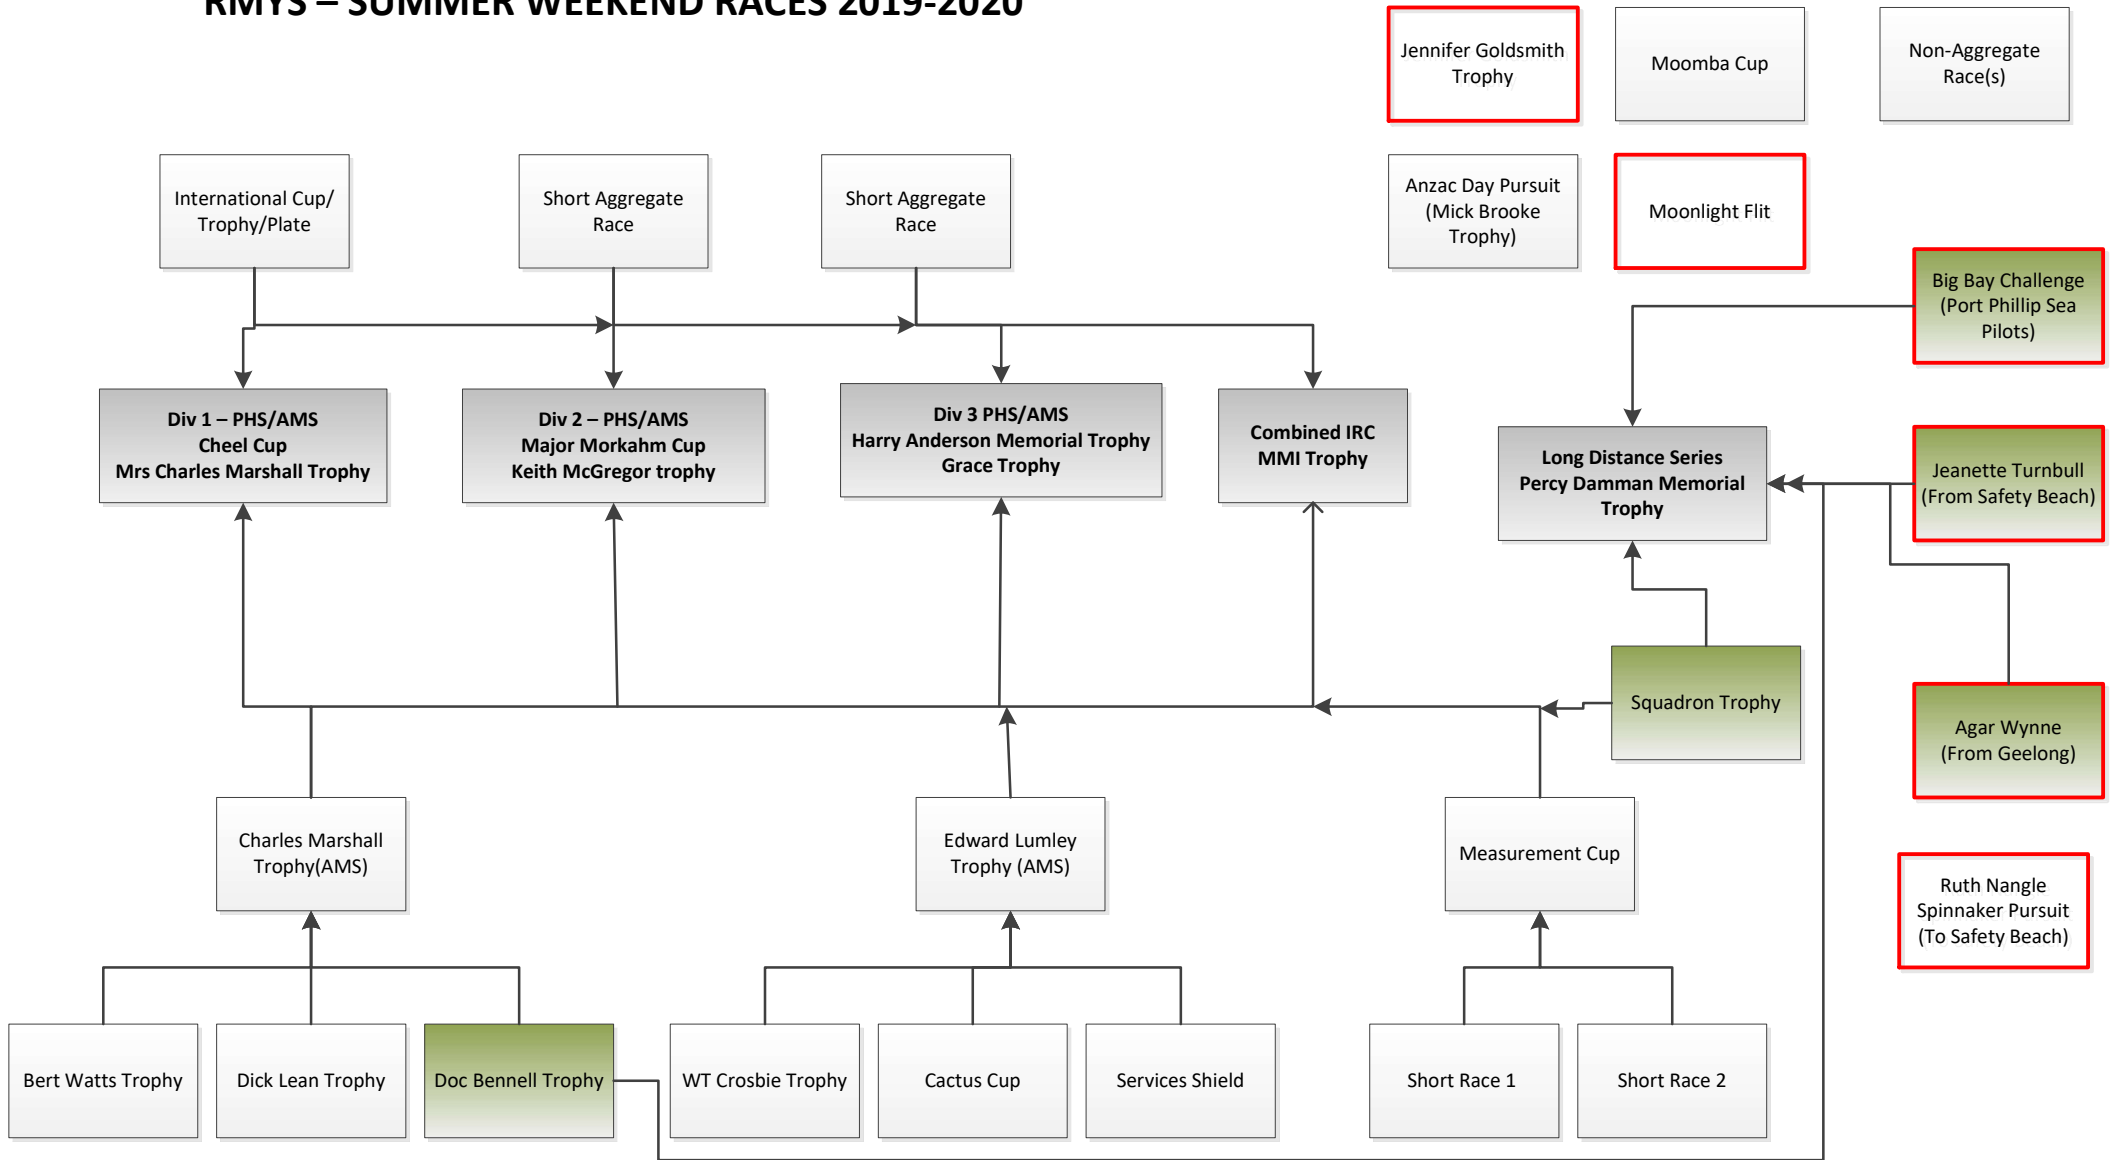

# RMYS – SUMMER WEEKEND RACES 2019-2020

## LEGEND

# RMYS – TWILIGHT RACES 2019-2020

**NOTE: Super Twilight Sprint and Twilight Sprint series are non-spinnaker pursuit races for all competitors**

## LEGEND

Non-Spinnaker  
Twilight block

Spinnaker Twilight  
Block